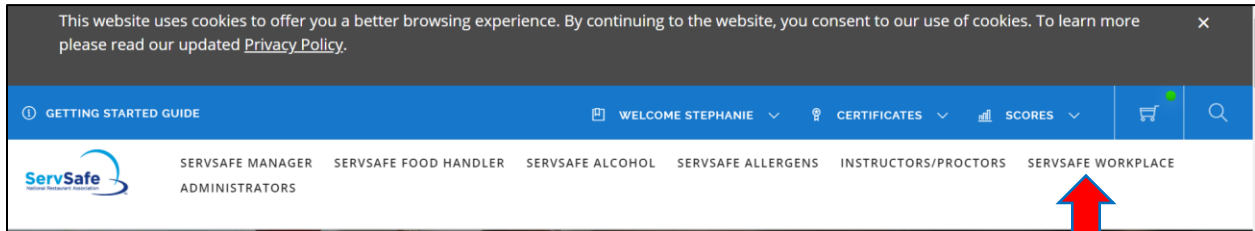

How to Take the ServSafe Sexual Harassment Prevention Course

Got to **ServSafe.com**

Login to your ServSafe profile or create a profile

Click on **ServSafe Workplace**

Click on **Take Online Course**

Scroll Down