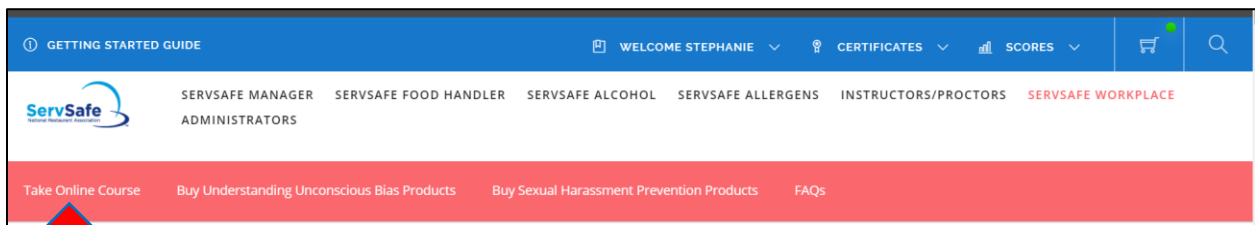

How to Take the ServSafe Sexual Harassment Prevention Course

Got to **ServSafe.com**

Login to your ServSafe profile or create a profile

Click on **ServSafe Workplace**

Click on **Take Online Course**

Scroll Down

Copy & Paste in your **course key code** in the box and click **Redeem**